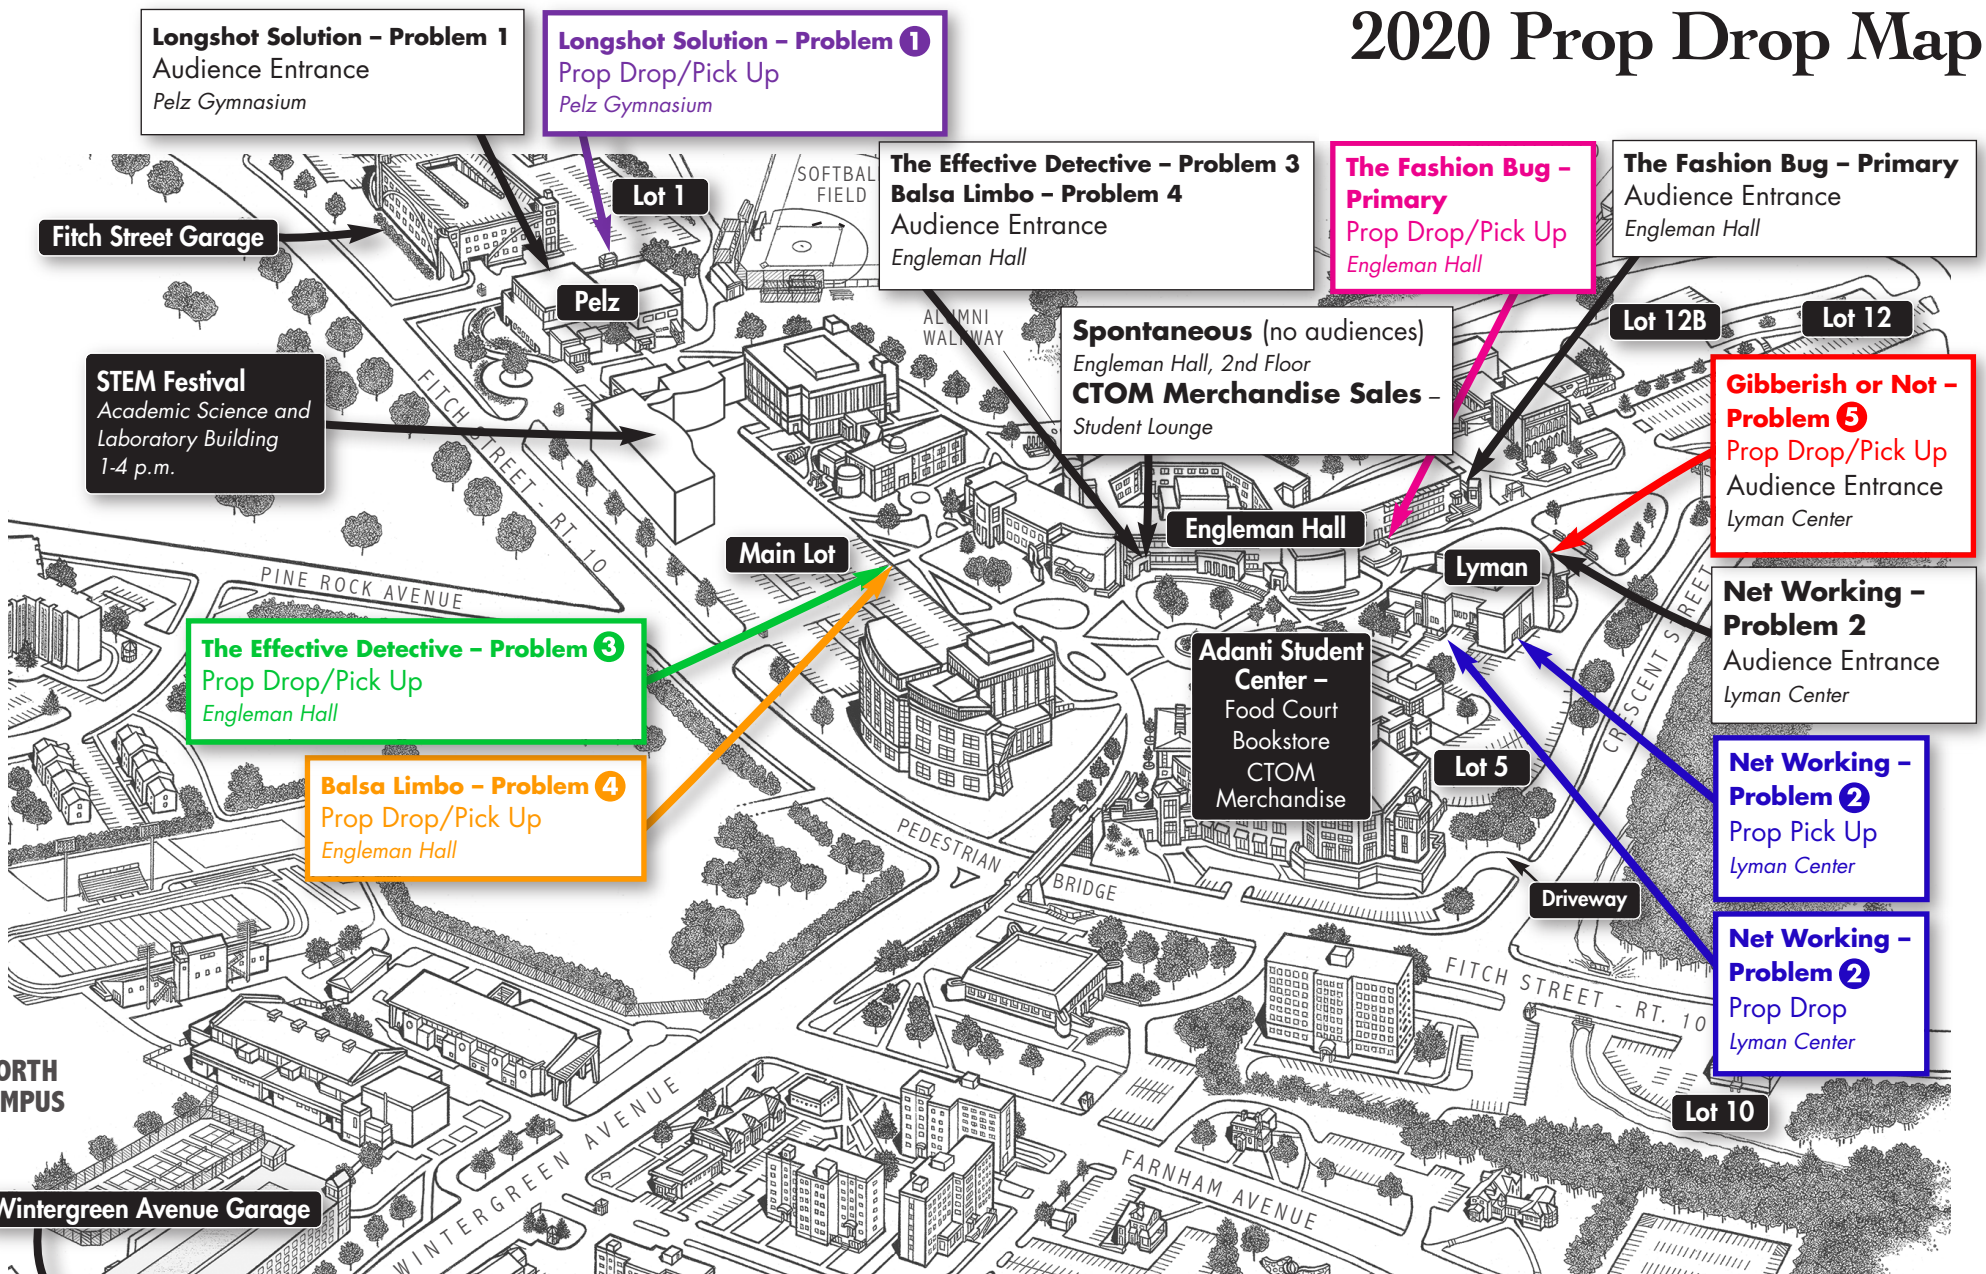

2020 Prop Drop Map

Longshot Solution – Problem 1
Audience Entrance
Pelz Gymnasium

Longshot Solution – Problem 1
Prop Drop/Pick Up
Pelz Gymnasium

The Effective Detective – Problem 3
Balsa Limbo – Problem 4
Audience Entrance
Engleman Hall

The Fashion Bug – Primary
Prop Drop/Pick Up
Engleman Hall

The Fashion Bug – Primary
Audience Entrance
Engleman Hall

Fitch Street Garage

STEM Festival
Academic Science and
Laboratory Building
1-4 p.m.

Spontaneous (no audiences)
Engleman Hall, 2nd Floor
CTOM Merchandise Sales –
Student Lounge

Gibberish or Not – Problem 5
Prop Drop/Pick Up
Audience Entrance
Lyman Center

The Effective Detective – Problem 3
Prop Drop/Pick Up
Engleman Hall

Balsa Limbo – Problem 4
Prop Drop/Pick Up
Engleman Hall

Adanti Student Center –
Food Court
Bookstore
CTOM Merchandise

Wintergreen Avenue Garage – 23 Wintergreen Ave.
 Fitch Street Garage, Lot 1 – 525 Fitch Street
 Main Lot – 377 Fitch Street
 Lot 10 – 320 Fitch Street
 Lots 12B, 12, and 5 – 501 Crescent Street
 Driveway – Front of Adanti - 345 Fitch Street