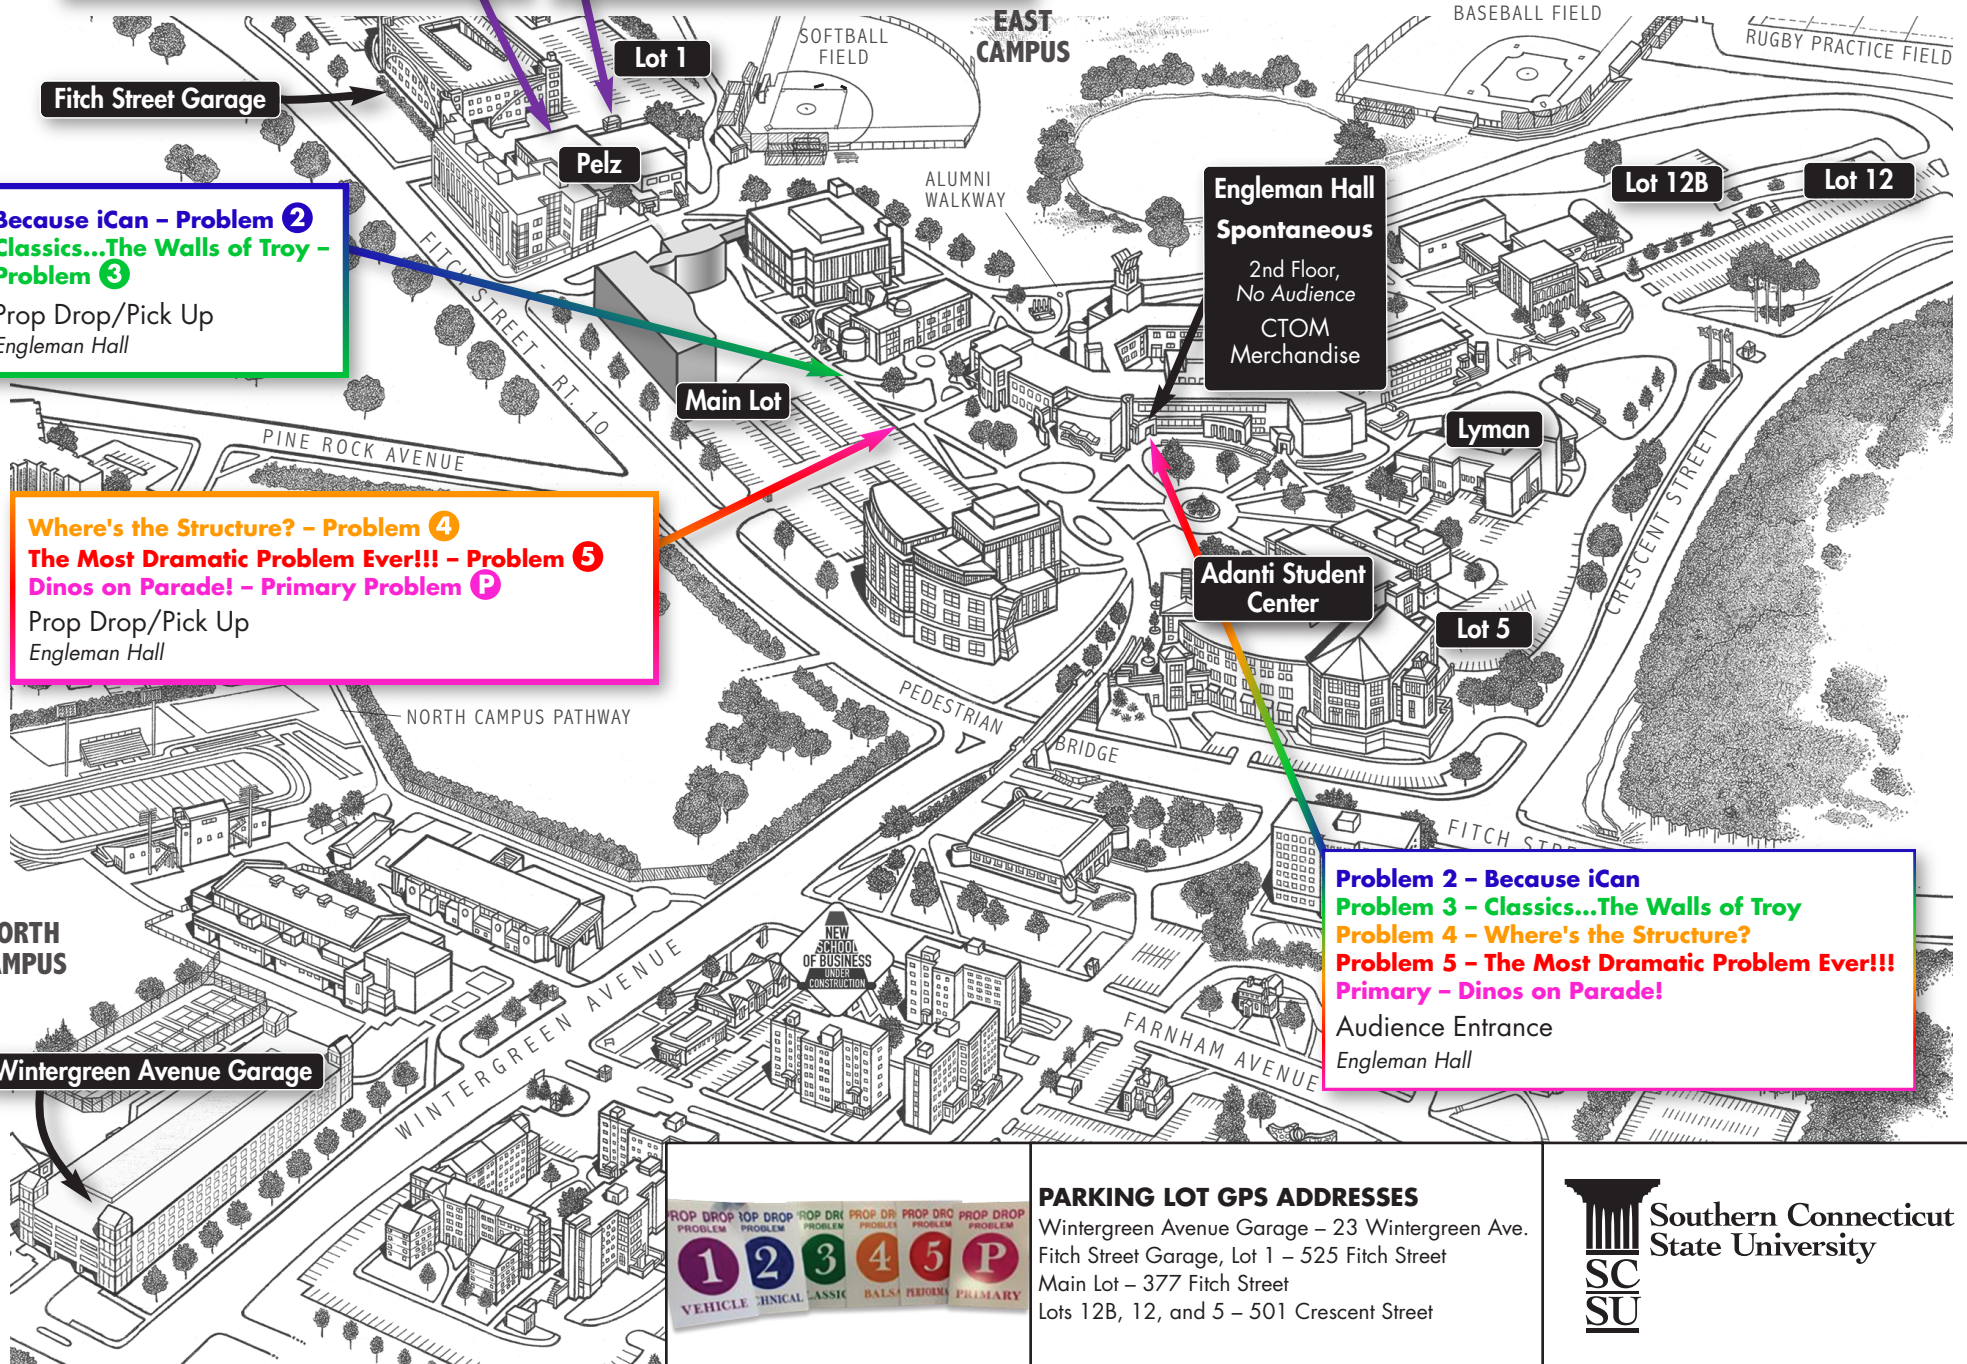

2023 Prop Drop Map

CONNECTICUT ODYSSEY OF THE MIND

Pirates and the Treasure - Problem 1

Audience Entrance
Pelz Gymnasium

Pirates and the Treasure - Problem 1

Prop Drop/Pick Up
Pelz Gymnasium

Because iCan - Problem 2 Classics...The Walls of Troy - Problem 3

Prop Drop/Pick Up
Engleman Hall

Where's the Structure? - Problem 4

The Most Dramatic Problem Ever!!! - Problem 5 Dinos on Parade! - Primary Problem P

Prop Drop/Pick Up
Engleman Hall

Problem 2 - Because iCan Problem 3 - Classics...The Walls of Troy Problem 4 - Where's the Structure? Problem 5 - The Most Dramatic Problem Ever!!! Primary - Dinos on Parade!

Audience Entrance
Engleman Hall

PARKING LOT GPS ADDRESSES
 Wintergreen Avenue Garage – 23 Wintergreen Ave.
 Fitch Street Garage, Lot 1 – 525 Fitch Street
 Main Lot – 377 Fitch Street
 Lots 12B, 12, and 5 – 501 Crescent Street