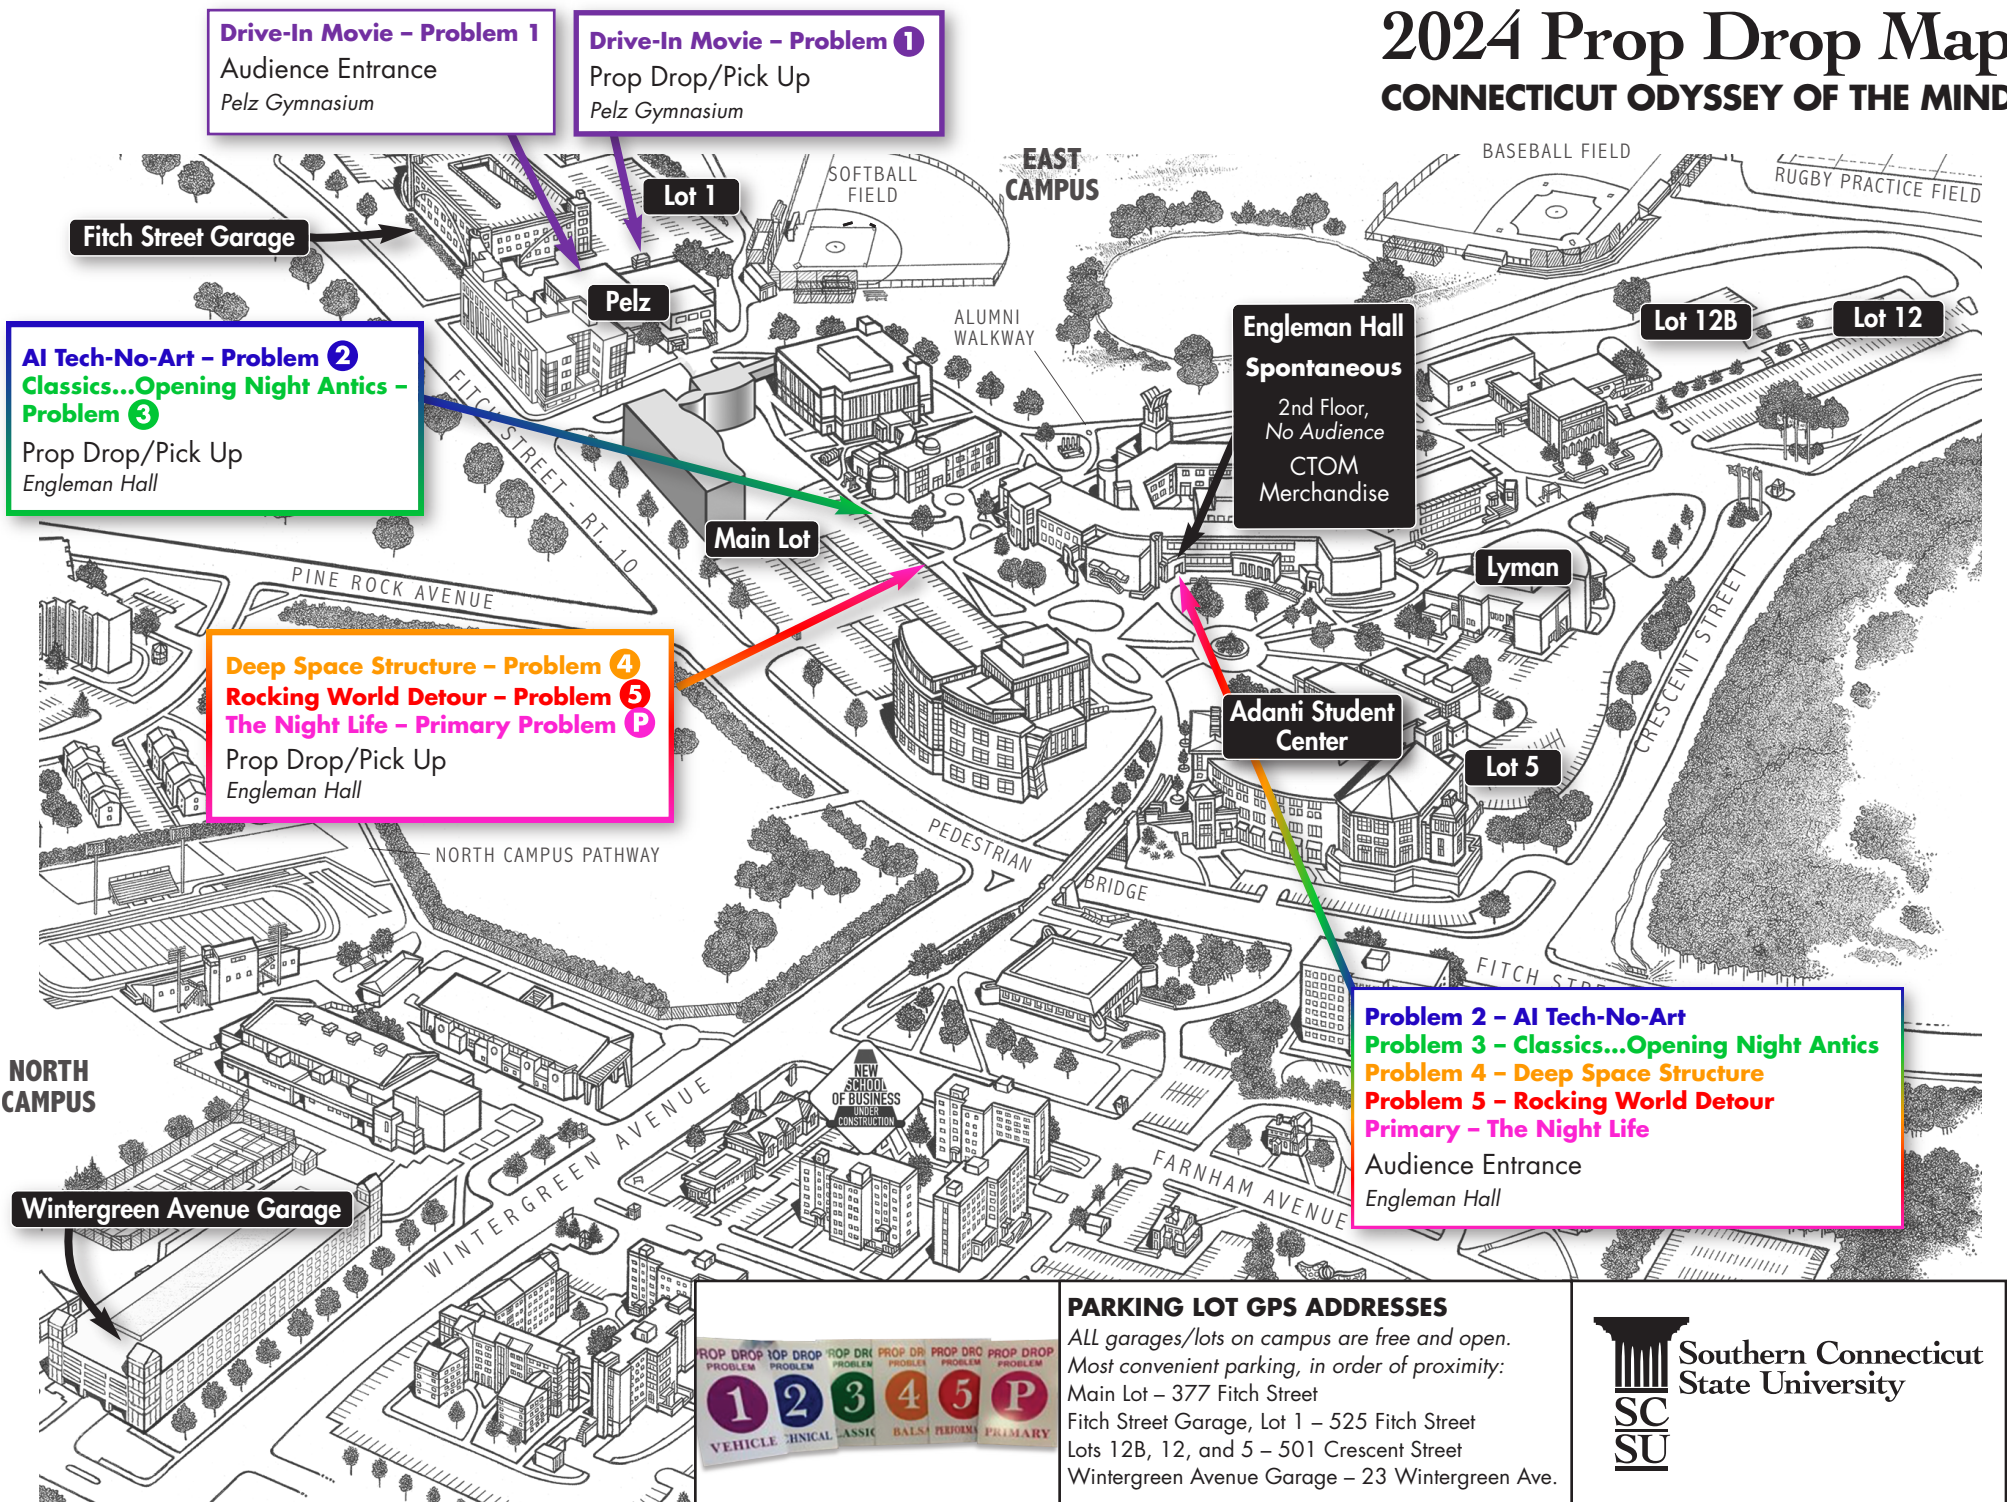

# 2024 Prop Drop Map

## CONNECTICUT ODYSSEY OF THE MIND

**Drive-In Movie – Problem 1**  
Audience Entrance  
Pelz Gymnasium

**Drive-In Movie – Problem 1**  
Prop Drop/Pick Up  
Pelz Gymnasium

**AI Tech-No-Art – Problem 2**  
**Classics...Opening Night Antics – Problem 3**  
Prop Drop/Pick Up  
Engleman Hall

**Deep Space Structure – Problem 4**  
**Rocking World Detour – Problem 5**  
**The Night Life – Primary Problem P**  
Prop Drop/Pick Up  
Engleman Hall

**Engleman Hall**  
**Spontaneous**  
2nd Floor,  
No Audience  
CTOM  
Merchandise

PROP DROP TOP DROP PROP DRI PROP DR PROP DRG PROP DROP  
PROBLEM PROBLEM PROBLEM PROBLEMS PROBLEM PROBLEM PROBLEM

**1 2 3 4 5 P**

VEHICLE JINICAL ASSIC BALS PERFORM PRIMARY

**PARKING LOT GPS ADDRESSES**  
All garages/lots on campus are free and open.  
Most convenient parking, in order of proximity:  
Main Lot – 377 Fitch Street  
Fitch Street Garage, Lot 1 – 525 Fitch Street  
Lots 12B, 12, and 5 – 501 Crescent Street  
Wintergreen Avenue Garage – 23 Wintergreen Ave.